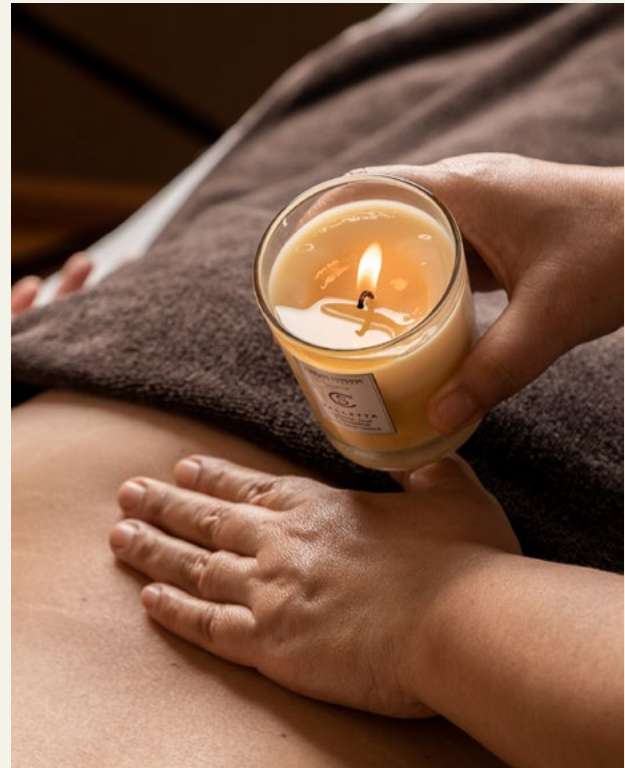

MUCH NEEDED 'ME'

45 MINS - €60

- BACK, NECK & SHOULDERS MASSAGE
- PRESSURE POINT HEAD MASSAGE
- USE OF SPA FACILITIES

A MAN'S WORLD

85 MINS - €120

- STRESS BUSTER FULL BODY MASSAGE
- REFLEXOLOGY
- USE OF SPA FACILITIES

UNWIND & LET GO...

85 MINS - €130

- SIGNATURE FULL BODY MASSAGE
- RADIANCE FACIAL
- GLASS OF PROSECCO
- USE OF SPA FACILITIES

FOR HER

120 MINS - €175

- CANDLE OIL FULL BODY MASSAGE
- SIGNATURE FACIAL
- EXPRESS PEDICURE
- GLASS OF PROSECCO
- USE OF SPA FACILITIES