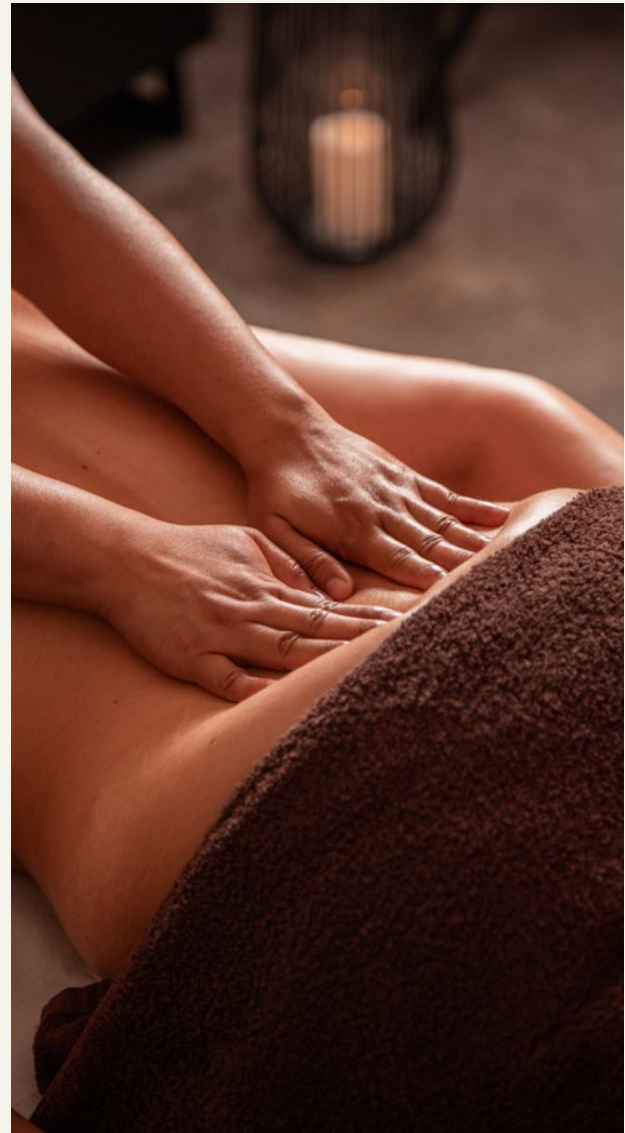

SIGNATURE FOUR-HAND SYNCHRONISED MASSAGE

55 MINS - €150 | 85 MINS - €200

THIS TREATMENT WAS DESIGNED TO GIVE YOU A SPA EXPERIENCE TO ECLIPSE ALL OTHERS. TWO THERAPISTS WILL WORK TOGETHER TO TAKE YOU ON A RELAXING JOURNEY RESTORING EVERY ACHING MUSCLE. EXPERIENCE THE MAGIC OF FOUR HANDS WORKING IN A SYNCHRONISED MASSAGE DESIGNED TO SOOTH AND CALM YOU.

DEE SPAS SIGNATURE PERSONALISED MASSAGE

55 MINS - €120 | 85 MINS - €150

ANOTHER INTENSIVE APPROACH FOR INNUMERABLE HOLISTIC HEALING BENEFITS. THERAPEUTIC VALUE OF COCONUT COMPRESS IN COMBINATION WITH EXCLUSIVE MASSAGE THERAPY.