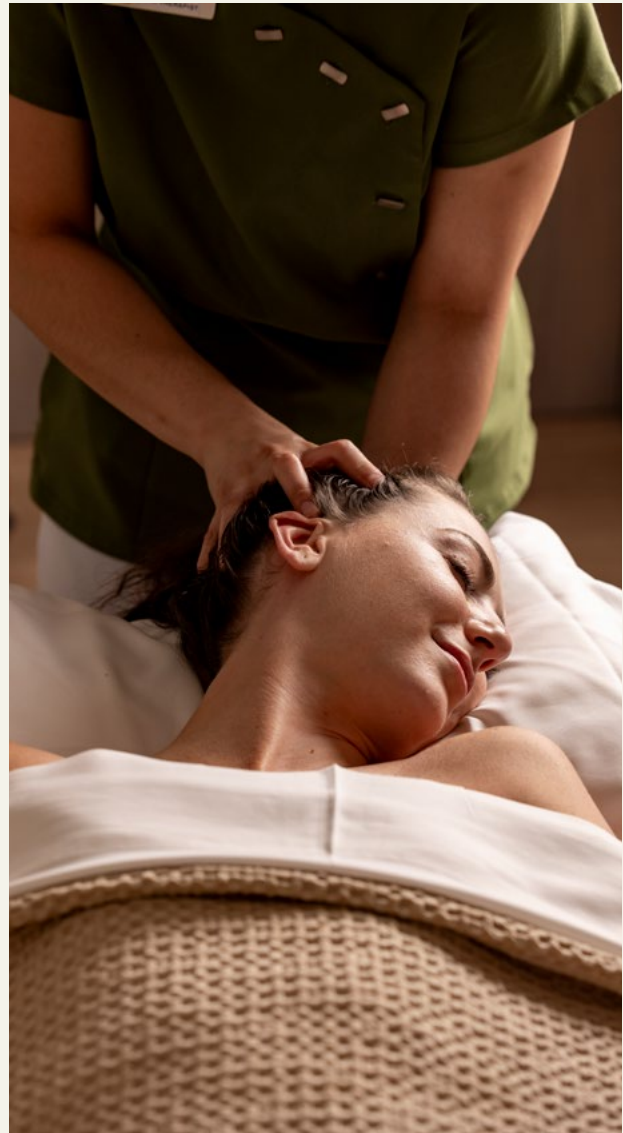

MASSAGE ENHANCEMENTS*

TREAT YOURSELF AND TOP UP YOUR EXPERIENCE
FOR JUST €20

EYE TREATMENT

LIP TREATMENT

HEAD MASSAGE

FACE MASK

PRESSURE POINT FOOT MASSAGE

HOT STONE

ASK OUR THERAPISTS FOR SEASONAL
ENHANCEMENTS AND SPECIALS AVAILABLE

*ANY ENHANCEMENTS CHOSEN WILL BE INCLUDED AS PART OF THE
TREATMENT TIME AND WILL NOT ADD TIME TO YOUR MAIN TREATMENT